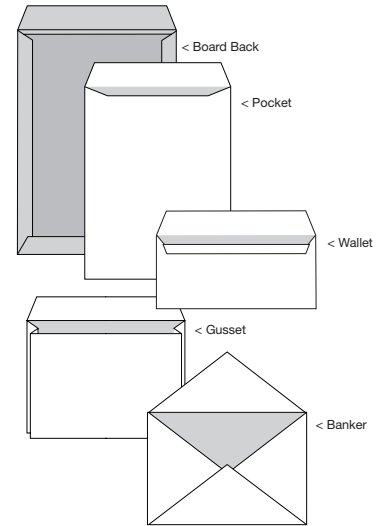

Pocket envelopes with expanding sides to take bulkier items.

Available in Peel & Seal flaps. Some sizes are available with windows.

Banker

Envelope opens along the long edge with a diamond shaped flap. Ideal for invitations and greeting cards.

Window

Window envelopes can save you time in not having to retype address details. Make sure you check window size and position before purchasing.

Sealing methods

1. Peel & Seal

The speedy way to seal envelopes, simply peel away the release tape from the envelope flap to reveal a thick layer of adhesive which seals instantly with a strong bond. Seal strength does not weaken with age.

2. Self Seal

Press the two layers of adhesive (one on each flap) together to form an instant strong bond.

3. Gummed

Moisten the layer of adhesive along the envelope flap and close.

Contents

	Page		Page		Page
WALLET		C5 GUSSET POCKET		CAPACITY ENVELOPES	
89 x 152 mm wallet	5	229 x 162 x 25 mm gusset pocket	9	Manilla all board capacity envelopes	14
102 x 216 mm wallet	5				
133 x 184 mm wallet	7	C5 WALLET		BESPOKE/CREATIVE	
		162 x 229 mm wallet	9	Overprinted and bespoke	15
C6 WALLET				myKingdom Envelopes	16
C6 114 x 162 mm wallet	5-6	C5 + WALLET			
		162 x 235 mm wallet	10	PACKAGING	
WAGE POCKET		162 x 238 mm wallet	10	Jiffy green® padded bags	17
108 x 102 mm wage pocket	5			Eco cushion	18
		C4 POCKET		Arofol bags	19-20
DL WALLET		324 x 229 mm pocket	11		
110 x 220 mm wallet	6-7			POSTAL BOXES	
		C4 WALLET		Manilla 0201 style boxes	21
DL+ WALLET		229 x 324 mm wallet	12	Book wraps	21
114 x 229 mm wallet	7				
		LARGE POCKET		TUBES	
DL ++ WALLET		381 x 254 mm large pocket	12	Postal tubes	22
114 x 235 mm wallet	7				
		C4 GUSSET POCKET			
SQUARE WALLET		C4 324 x 229 x 25 mm gusset pocket	12		
155 x 155 mm wallet	7-8				
		BOARD POCKETS			
C5 POCKET		Boardback pocket	13		
229 x 162 mm pocket	8	All board pocket	13		