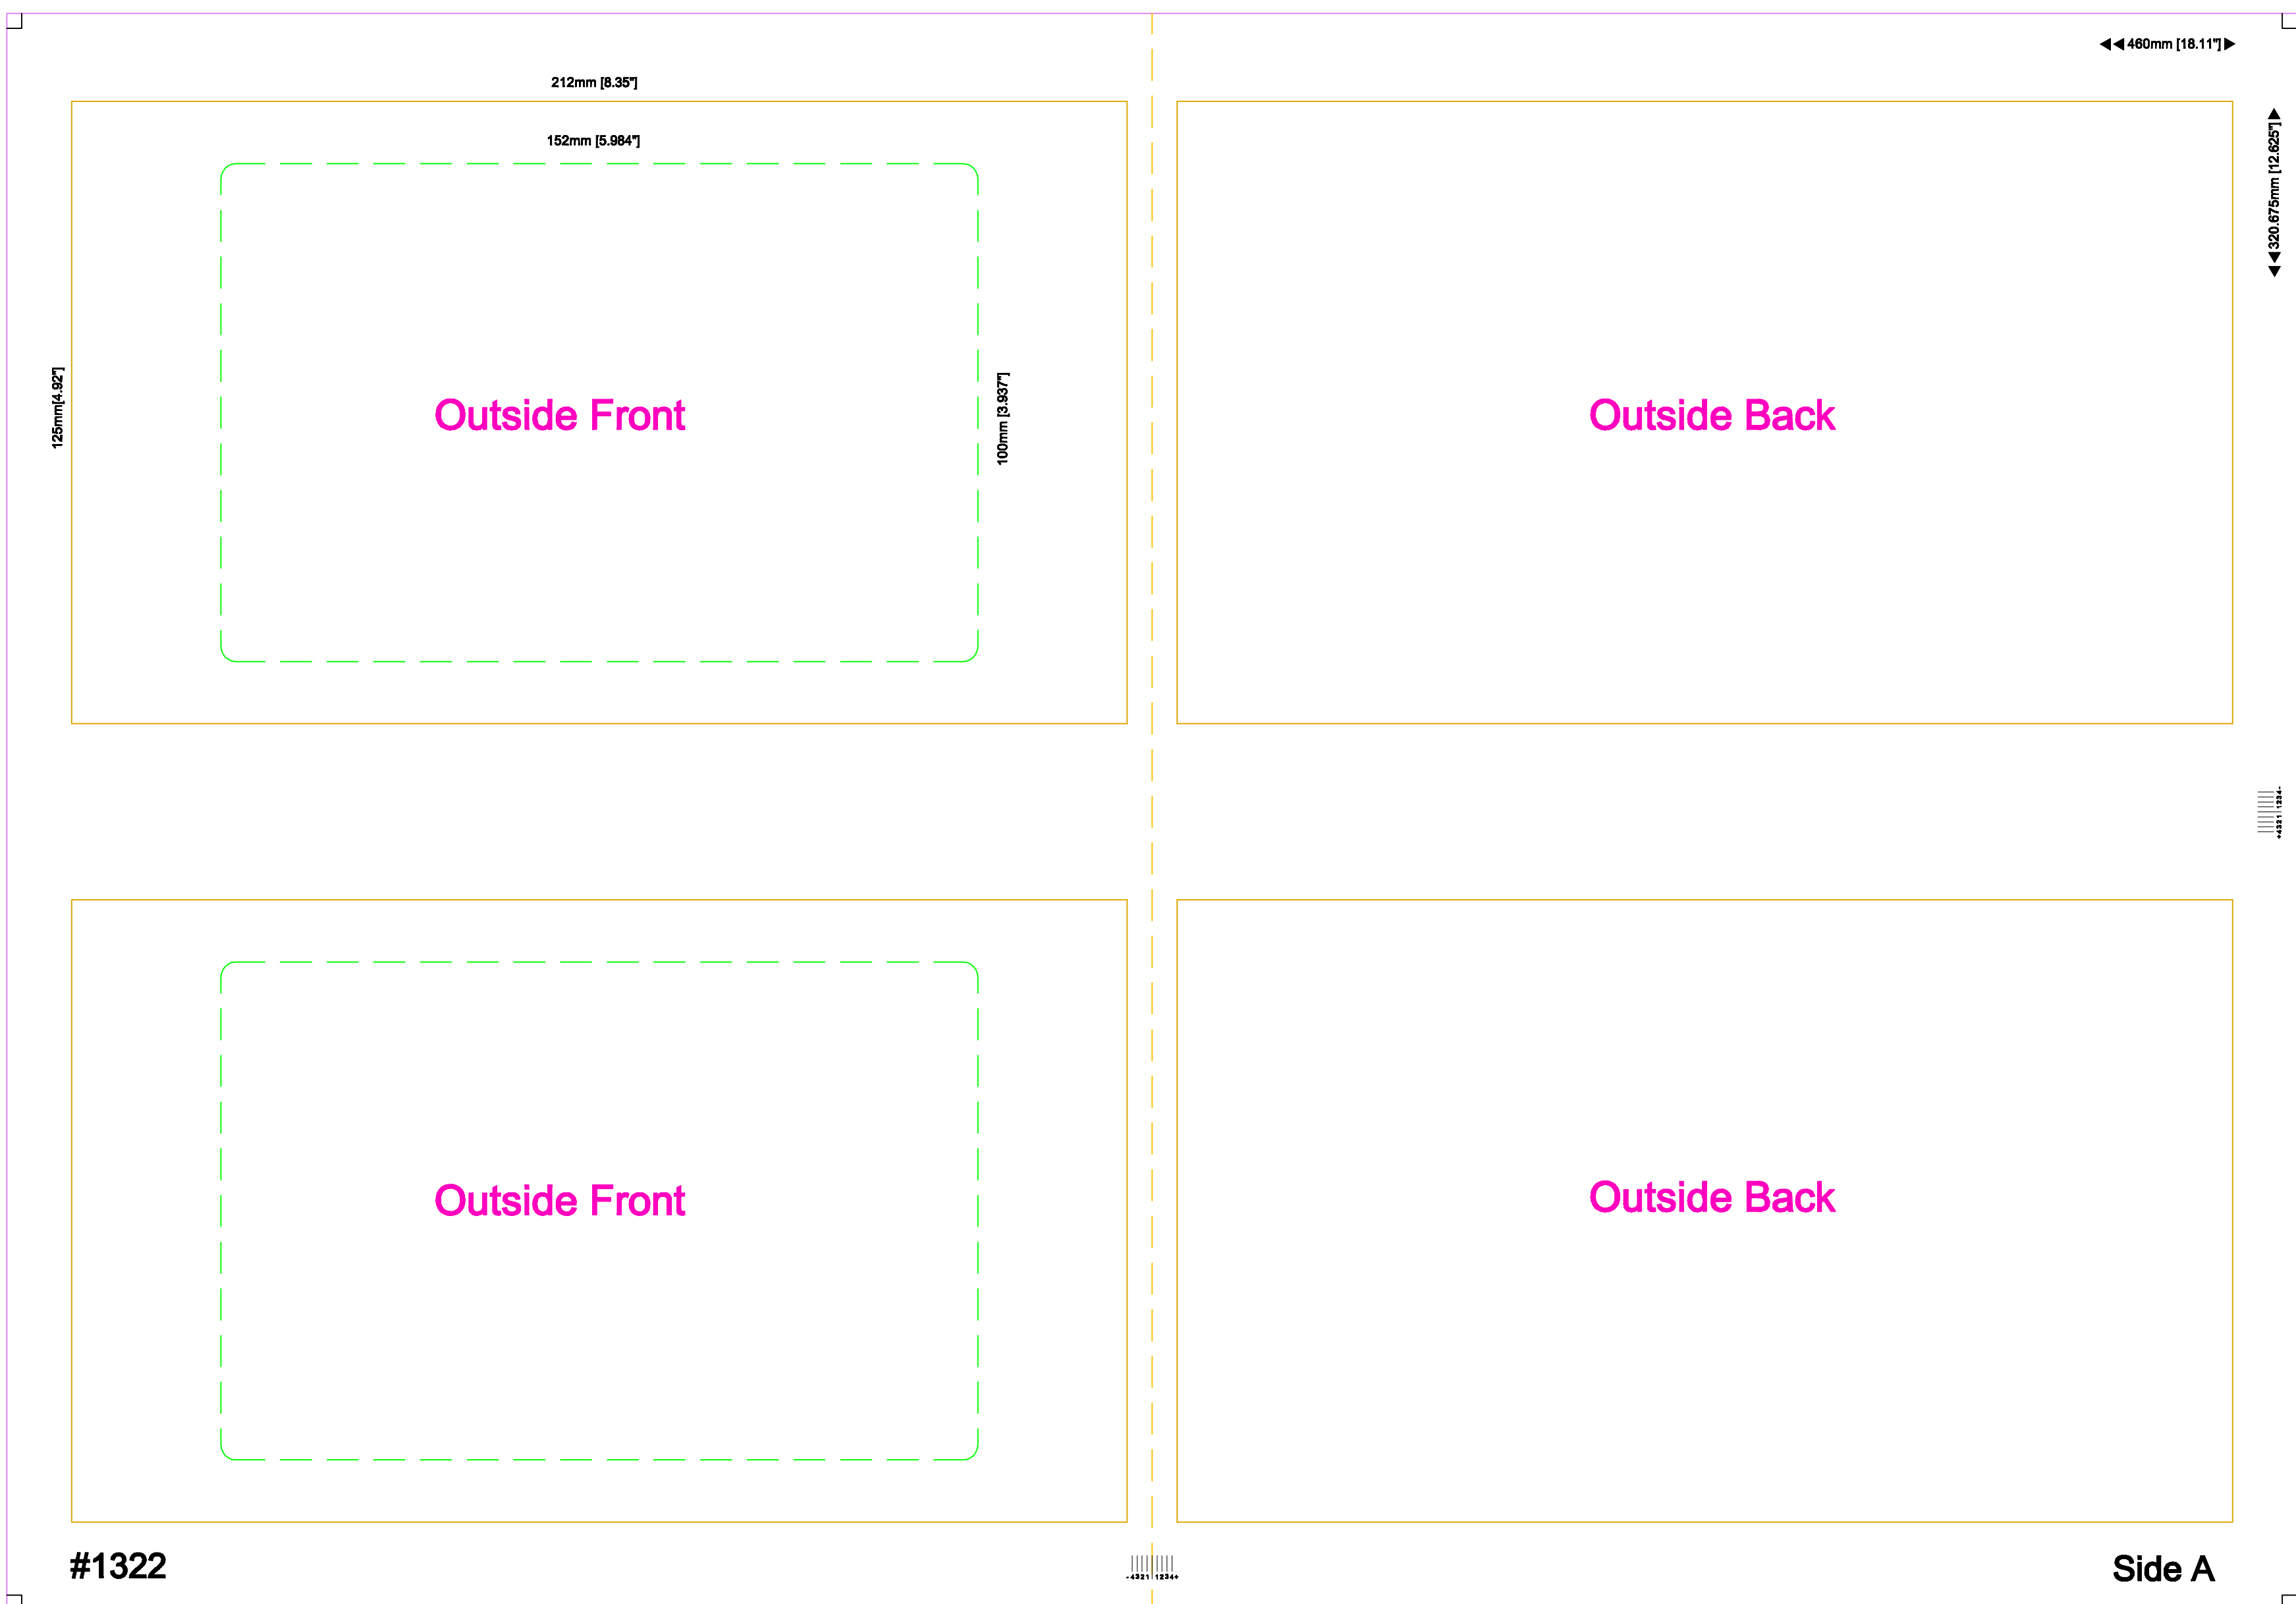

NEVER overprint with ink
or place any coating on
top of the cohesive or
remoist glue or where the
remoist will adhere

PATENT PENDING
1-866-832-0217
info@ConvertibleSolutions.com
www.ConvertibleSolutions.com

LEGEND

- TRIM LINES
- PERF LINES
- FOLD PERF LINE
- COHESIVE GLUE

Inside Back

Inside Front

Inside Back

Inside Front

212mm [8.35"]

152mm [5.984"]

125mm [4.92"]

Outside Front

100mm [3.937"]

Outside Back

◀◀ 320.675mm [12.625"] ▶▶

Outside Front

Outside Back