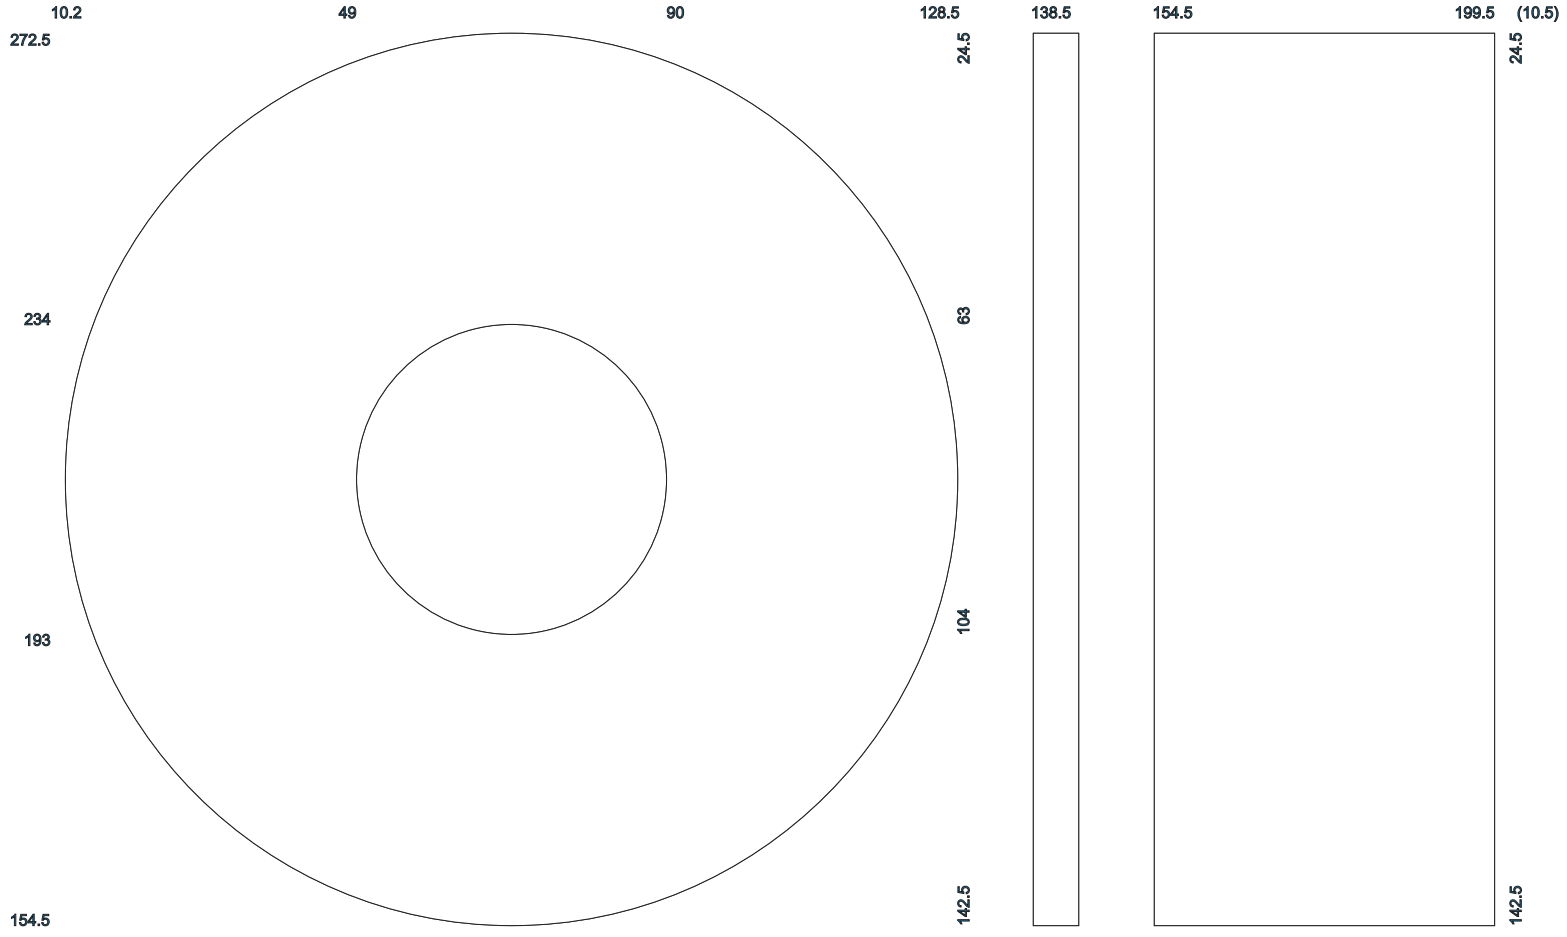

CD Face Label: 118mm dia (41mm dia hole), 2 per page  
Case Labels: 118mm x 6mm and 116mm x 45mm, 2 per page  
Layout: Across 1 set. Down 2 sets. (Rotate 180° step 130mm)

© LCL Templates 2003. The rights to use this template is granted for the sole purpose to assist in the creation of artwork for the label L2-DIAGCD. It is not to be redistributed, sold or otherwise disposed of without the express permission of LCL Templates.

(24.5)