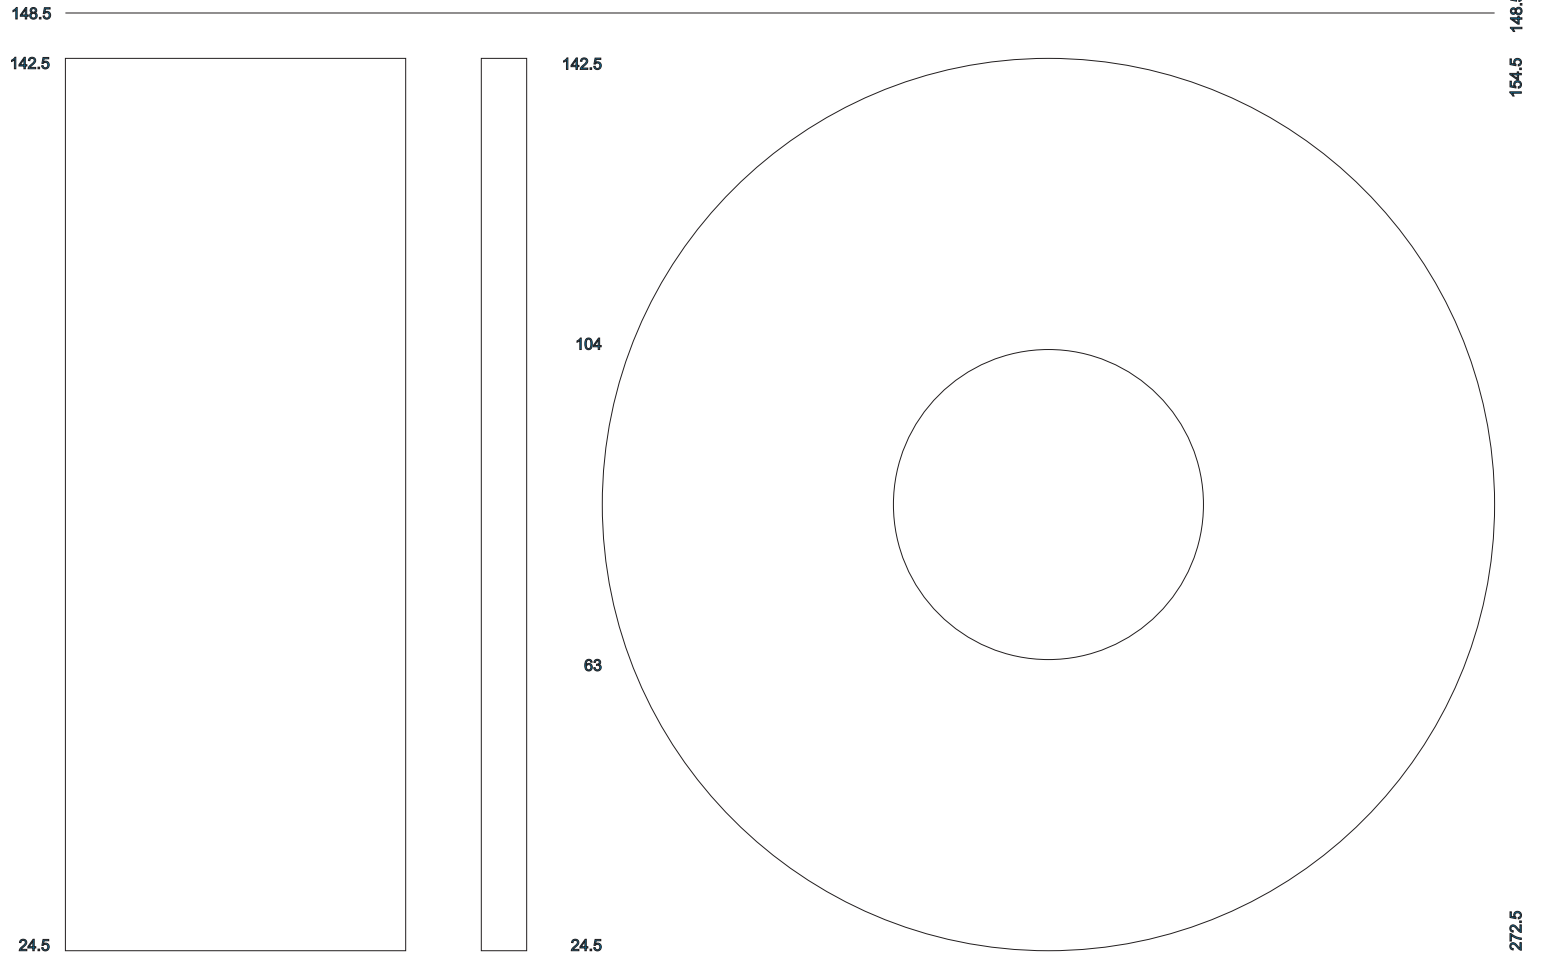

CD Face Label: 118mm dia (41mm dia hole), 2 per page  
Case Labels: 118mm x 6mm and 116mm x 45mm, 2 per page  
Layout: Across 1 set. Down 2 sets. (Rotate 180° step 130mm)

© LCL Templates 2003. The rights to use this template is granted for the sole purpose to assist in the creation of artwork for the label L2-DIAGCD. It is not to be redistributed, sold or otherwise disposed of without the express permission of LCL Templates.

(24.5)